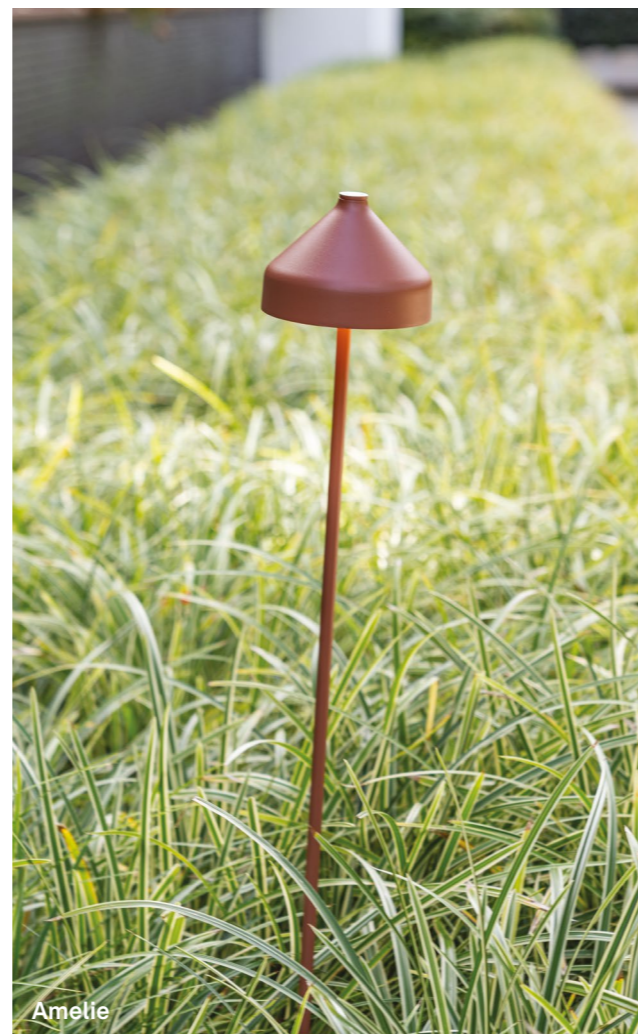

Design Sara Moroni

Super O floor lamp (LD1155N3), Super O table lamp (LD1152N3), Olivia micro table lamp (LD1840N3), Ofelia micro table lamp (LD1880R3, LD1880S3)

Amelie lamp with peg (LD1094T3), Amelie wall lamp (LD1092B3), Amelie suspension lamp (LD1091V3), Amelie floor lamp (LD1096B3)

Sister Light table lamp (LD1080D3), Circe table lamp (LD1005B3), Poldina stopper + Lido ceramic bottle (FAS1502 + LD0349F3, RIG1502, PUN1502 + LD0349B3), Sister Light mini (LD1081I3)