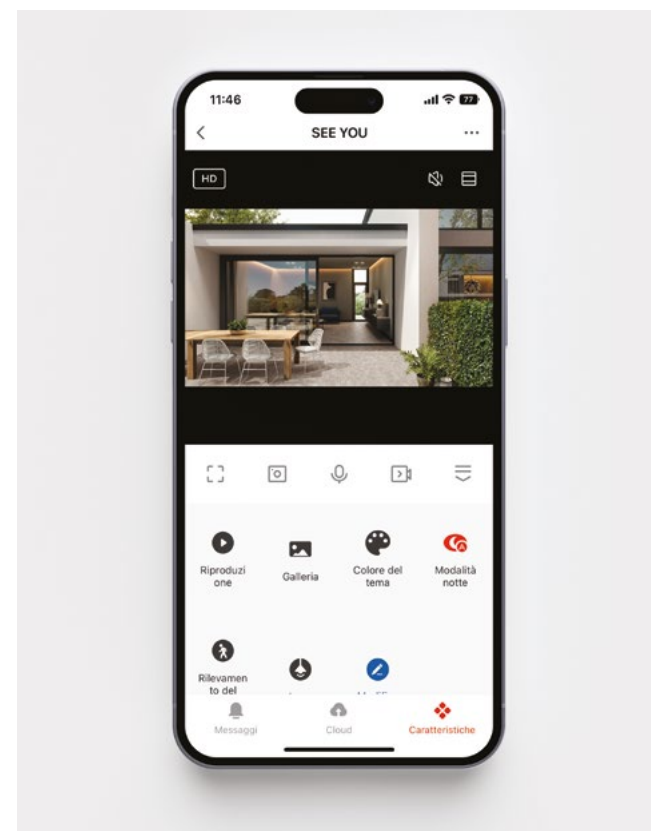

SPECIFICHE
SPECIFICATIONS

DATI TECNICI
TECHNICAL DATA

FINITURE
FINISHES

CODICE
CODE

parete
wall

11 x 13,7 x 12 cm
4,3 x 5,4 x 4,7 in

LED WI-FI

100-240V | 2700-4000K | CRI>90
| 22W | 2x1250-2x1400lm | beam
angle 86°
IP65

Bianco / White

LD1990B3

Titanio / Titanium

LD1990G3

Bronzo / Bronze

LD1990R3

Visione fotocamera / Camera vision (16:9)

Angolo orizzontale / Horizontal angle: 79,5°

Angolo verticale / Vertical angle: 43,1°

Angolo diagonale / Diagonal corner: 93,6°

AVVERTENZE / REMARKS

Per poter funzionare, la lampada deve essere collegata
a una rete Wi-Fi con frequenza 2,4 GHz.

In order to work, the lamp must be connected to
a 2.4 GHz frequency Wi-Fi network.

Download Zafferano Lighting