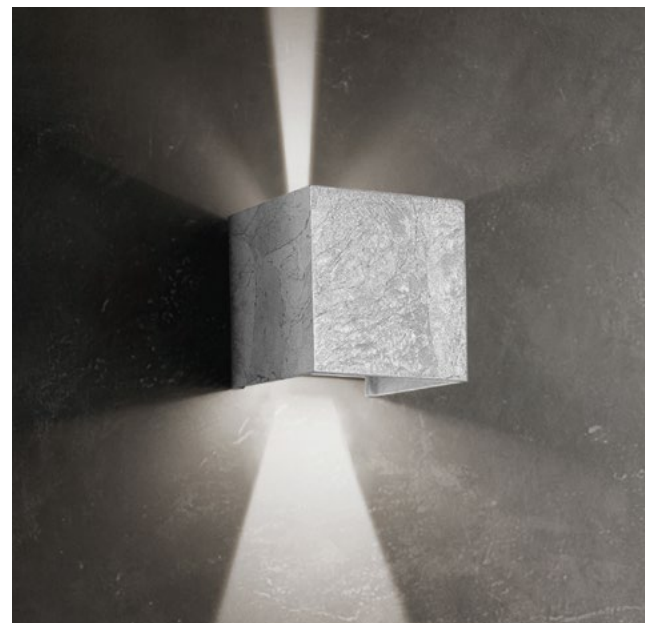

SPECIFICHE
SPECIFICATIONS

DATI TECNICI
TECHNICAL DATA

FINITURE
FINISHES

CODICE
CODE

parete
wall

10 x 8 x 10 cm
3,9 x 3,1 in

LED

220-240V | 3000K | CRI>90 | 7,2W
| 552lm | beam angle 58°
IP20

■ Bianco / White

LD0050B3

parete
wall

20 x 8 x 10 cm
7,9 x 3,1 in

LED

220-240V | 3000K | CRI>90 |
14,3W | 1058lm | beam angle 58°
IP20

■ Bianco / White

LD0051B3

parete
wall

10 x 10 cm
3,9 x 3,9 in

LED

220-240V | 3000K | CRI>90 |
6,5W | 638lm | beam angle 58°
IP54

■ Bianco / White

LD0052B3

■ Grigio scuro / Dark gray

LD0052G3

■ Corten

LD0052R3

■ Foglia color argento / Silver color leaf

LD0052BFA

■ Foglia color oro / Gold color leaf

LD0052BFO

AVVERTENZE / REMARKS

Le lampade con finitura foglia color oro e foglia color argento
non sono adatte per uso esterno.

The lamps with gold color leaf and silver color leaf are not suitable
for outdoor use.