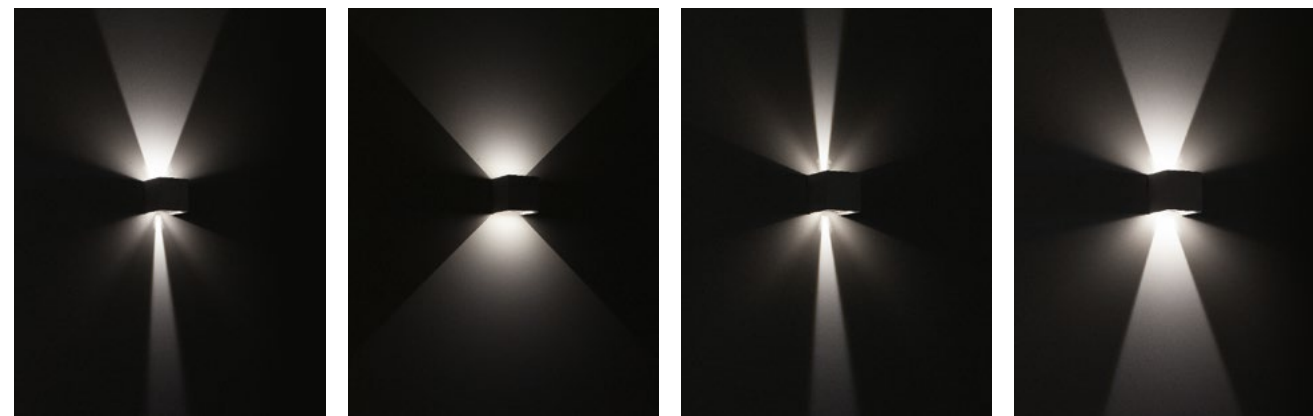

FINITURE FINISHES

■ Bianco / White

LD0052B3

■ Grigio scuro / Dark gray

LD0052G3

■ Corten

LD0052R3