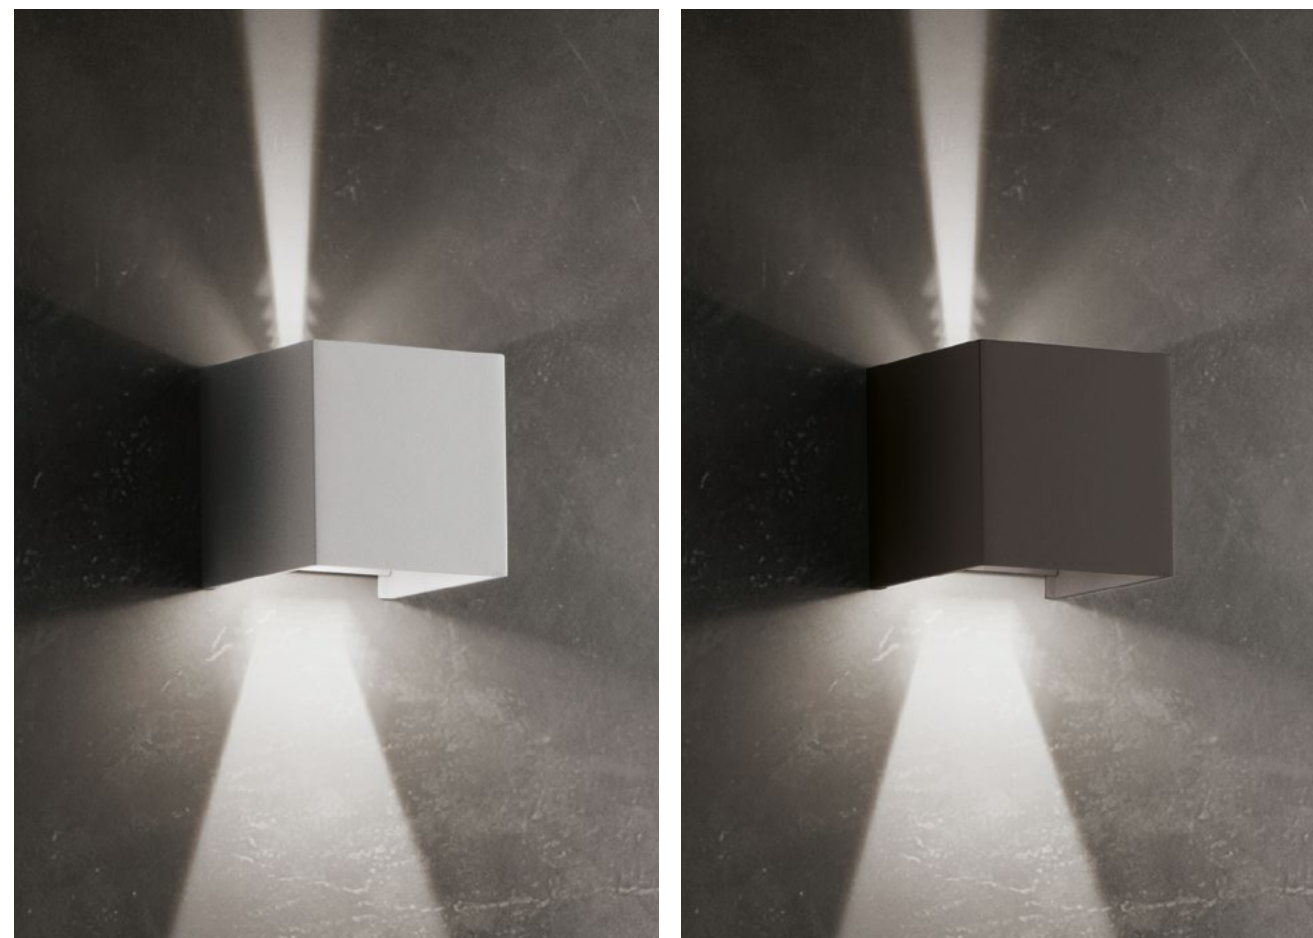

FINITURE FINISHES

■ Bianco / White

LD0052B3

■ Grigio scuro / Dark gray

LD0052G3

■ Corten

LD0052R3