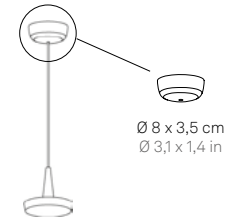

SPECIFICHE
SPECIFICATIONS

DATI TECNICI
TECHNICAL DATA

FINITURE
FINISHES

CODICE
CODE

sospensione
suspension

Ø 8 x 3,5 cm
Ø 3,1 x 1,4 in

Ø 9,8 x 300 cm
Ø 3,9 x 118,1 in

LED TRIAC
230V | 2700K | CRI>90 | 8W |
645lm | beam angle 162°
IP40

LED TRIAC
230V | 3000K | CRI>90 | 8W |
678lm | beam angle 162°
IP40

	Alluminio / Aluminum	LBY1001
	Bianco / White	LBY1011
	Nero / Black	LBY1021
	Alluminio / Aluminum	LBY1101
	Bianco / White	LBY1111
	Nero / Black	LBY1121

INCLUSO / INCLUDED

Rosone e cavo bianco (per montatura color alluminio e bianco);
rosone e cavo nero (per montatura color nero)
White canopy and cable (for aluminium and white frame);
black canopy and cable (for black frame)