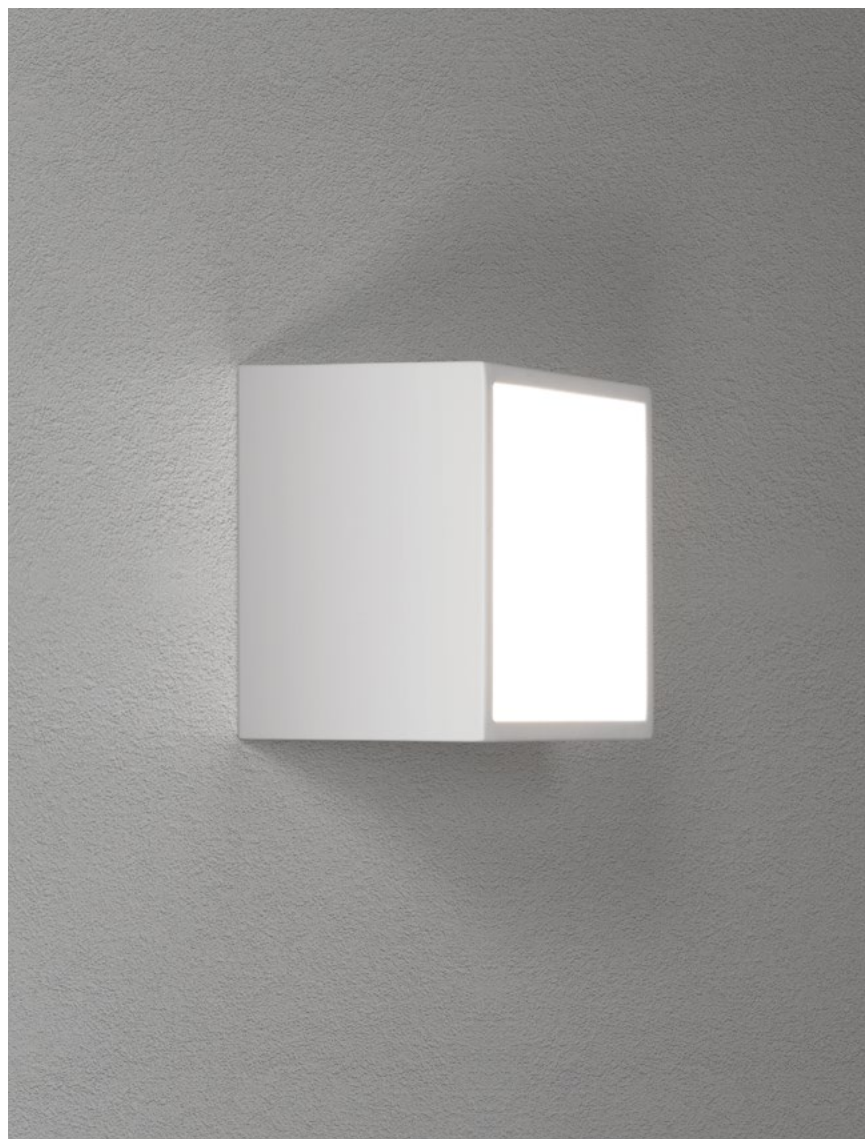

Mine

CE ENEC

Lampade da parete-soffitto con struttura in estruso di alluminio verniciato nei colori bianco, nero opaco e alluminio naturale satinato. Diffusore in policarbonato opale satinato.

Wall/Ceiling lamp in extruded aluminum, available in natural satin finish, or matt white, or matt black. Satin opal polycarbonate diffuser.