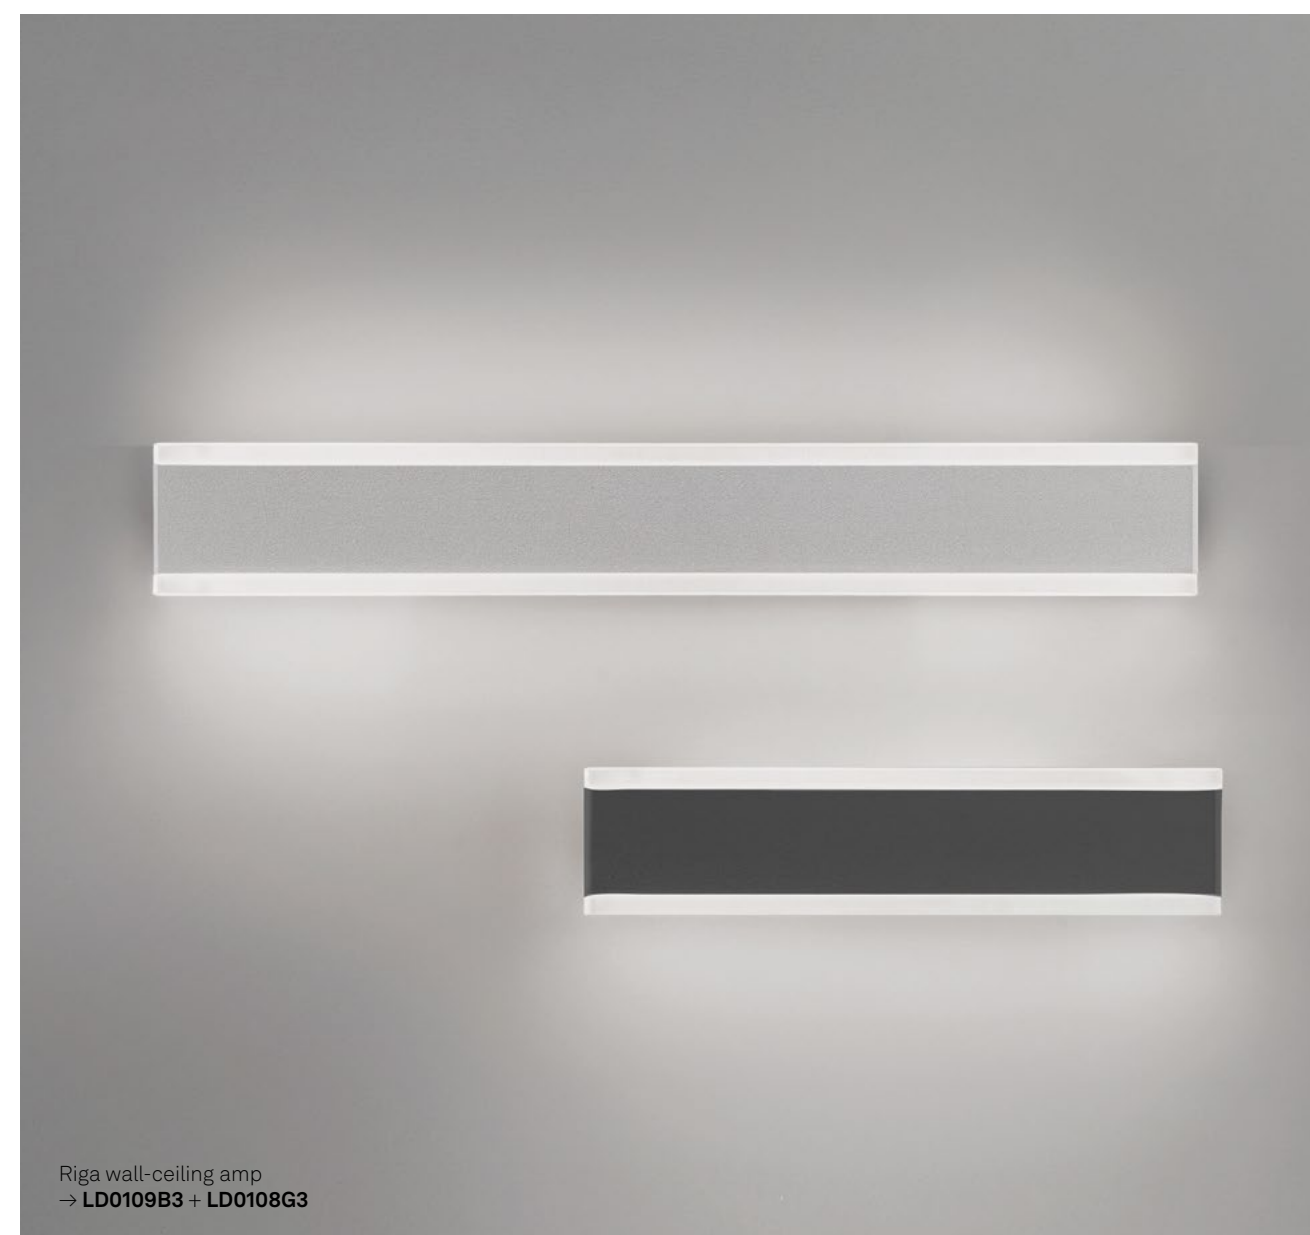

SPECIFICHE SPECIFICATIONS

DATI TECNICI TECHNICAL DATA

FINITURE FINISHES

CODICE CODE

parete-soffitto
wall-ceiling

30,5 x 8 x 5,5 cm
11,8 x 3,1 in

LED TRIAC
200-240V | 3000K | CRI>90 |
2x9,5W | 2x734lm | beam angle
120°
IP54

Bianco / White

LD0108B3

Grigio scuro / Dark gray

LD0108G3

parete-soffitto
wall-ceiling

50,5 x 8 x 5,5 cm
19,7 x 3,1 in

LED TRIAC
220-240V | 3000K | CRI>90 |
2x13,5W | 2x1090lm | beam angle
120°
IP54

Bianco / White

LD0109B3

Grigio scuro / Dark gray

LD0109G3

Riga wall-ceiling amp
→ **LD0109B3** + **LD0108G3**